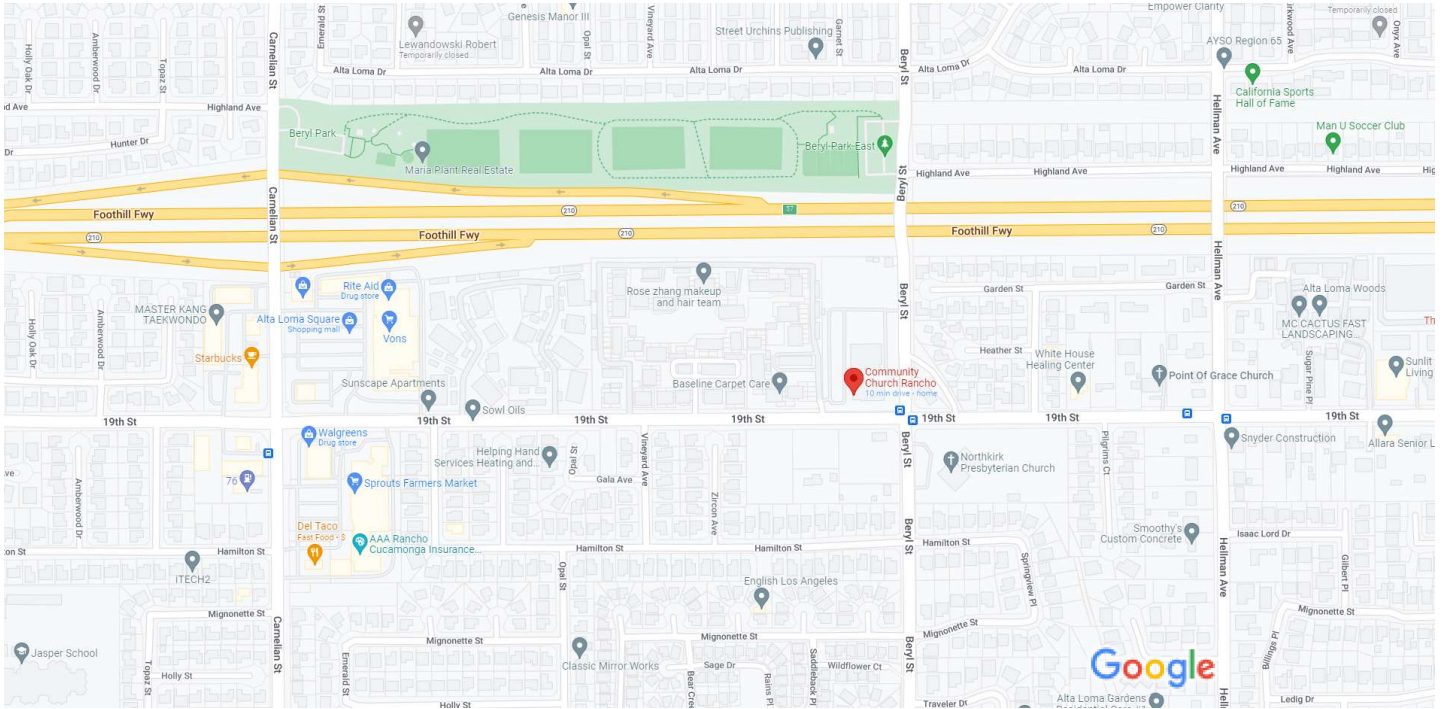

# Google Maps Community Church Rancho

Map data ©2022 Google 200 ft

## Community Church Rancho

4.5 ★★★★★ 39 reviews

Christian church

Directions

Save

Nearby

Send to phone

Share

9090 19th St, Rancho Cucamonga, CA 91701

findcommunity.com